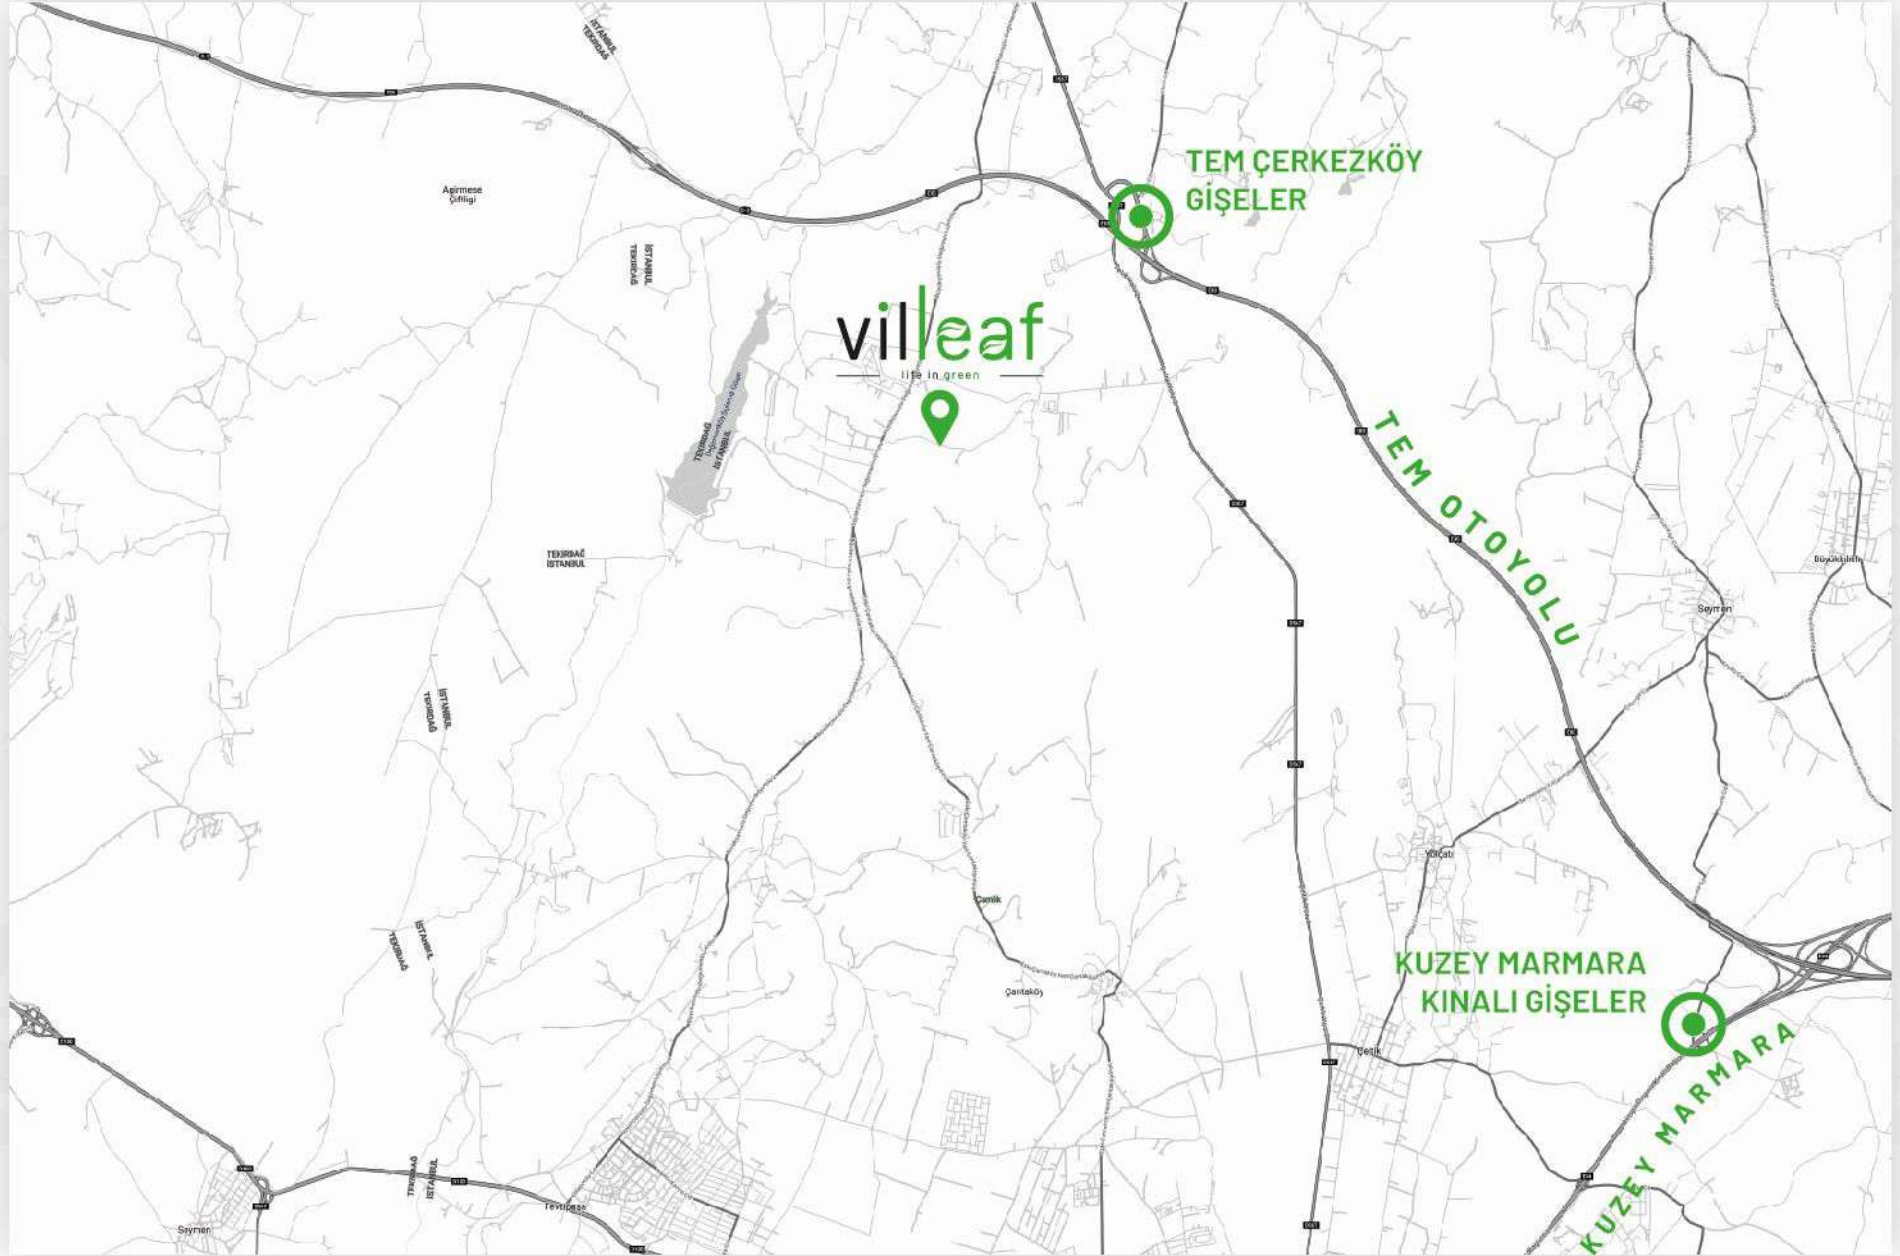

## TÜM PLAN

Toplam Net: 128,5 m<sup>2</sup> Toplam Brüt: 149,4 m<sup>2</sup>

Toplam Parsel Alanı: 291 m<sup>2</sup>

An aerial photograph of a residential development. The houses are arranged in a grid-like pattern, with a central road and a parking area. Each house has a swimming pool in its backyard. The houses are modern, with flat roofs and large windows. The surrounding area is lush with green trees and grass. The overall scene is bright and sunny, suggesting a pleasant environment.